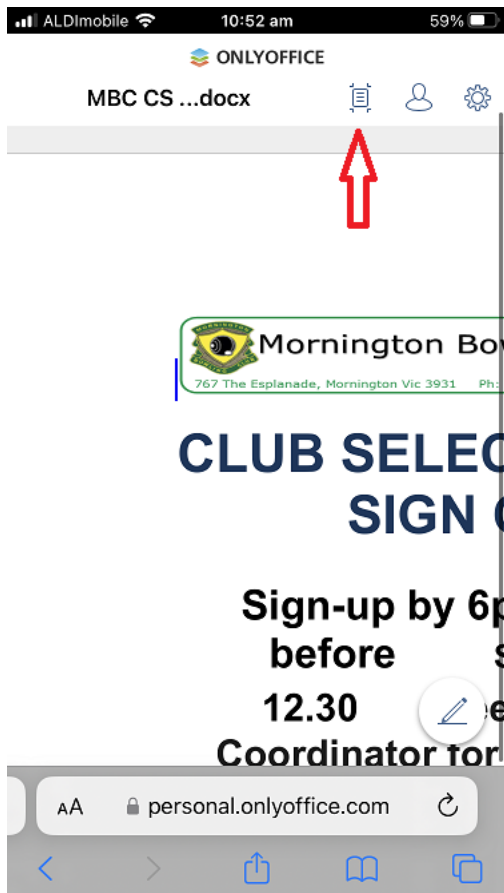

## Online sign on

The online sign on sheets will be displayed for each social bowls days at the same time as the paper sheets are put out.

The Online sheets are on the club website under Members (<https://www.morningtonbowlingclub.org/members/>) and the documents are password protected with password **1917**.

If accessing the sheets from a smartphone click on the button shown below to make the full sheet appear.

Click on this icon  to enter your name. If you are a visitor, please add your contact phone number.